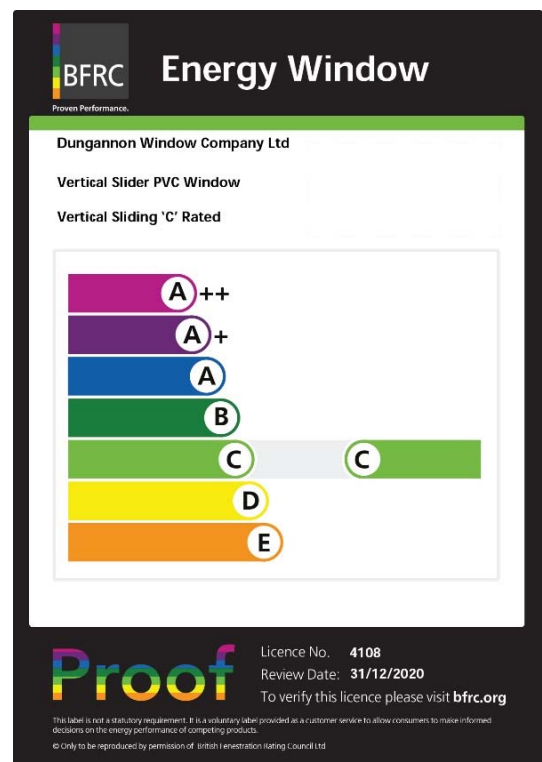

Eurosash Standard C Double Glazed 1.5

The **eurosash** Standard C 1.5 double glazed sash window is fully certified with the BFR (British Fenestration Rating Council). All **eurosash** windows are certified and we are audited annually to ensure compliance.

Eurosash C 1.5 includes Low-E (or Low-Emissivity) double glazing units with argon gas filled cavities and warm edge spacer bars to achieve low U-Values. Standard C 1.5 windows come with 'simplified' energy rating certificates, they are simply 'C' rated. The energy rating label does not show the U-Value, the solar factor or the air leakage, we can provide a letter or a full report showing all of these values if required.

All **eurosash** windows are fitted with our unique 12-part sealing system to ensure air-tightness.

Eurosash Standard C 1.5 - STANDARD FEATURES

- ✓ Certified Window Energy Rating Class 'C'
- ✓ Different sash widths for equal sightlines
- ✓ Full steel reinforcing in sashes for strength
- ✓ Overall U-Value of 1.5W/(m2.K)
- ✓ Unique **eurosash** sealing system
- ✓ Argon gas filled Low-E 24mm double glazing
- ✓ Black warm edge spacer bars
- ✓ Available in all colours
- ✓ Available with mechanical joints or fully welded
- ✓ Optional deep bottom rail effect
- ✓ **Eurosash** premium furniture fitted as standard