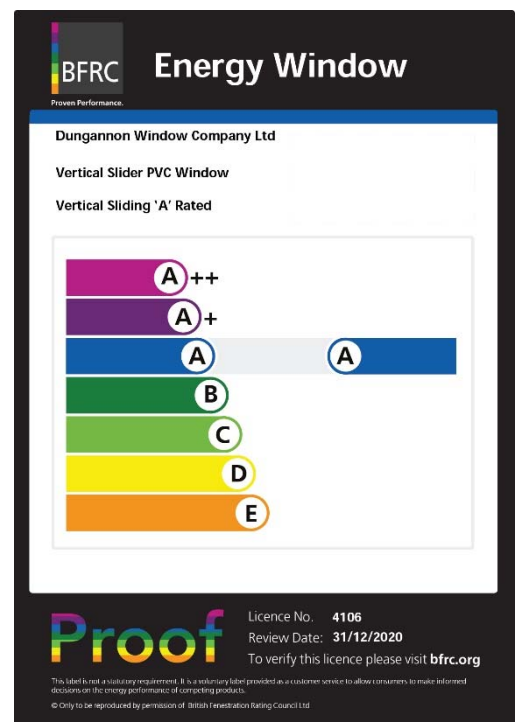

Eurosash EcoA Triple Glazed 1.3

The **eurosash** EcoA triple glazed 1.3 window is fully certified with the BFRC (British Fenestration Rating Council). All **eurosash** windows are certified and we are audited annually to ensure compliance.

Eurosash EcoA triple glazed 1.3 spec uses mixed reinforcing in the sashes combining both thermal inserts and steel. EcoA windows come with 'simplified' energy rating certificates, they are simply 'A' rated. The energy rating label does not show the U-Value, the solar factor or the air leakage, we can provide a letter or a full report showing all of these values if required.

All **eurosash** windows are fitted with our unique 12-part sealing system to ensure air-tightness.

Eurosash EcoA Triple 1.3 - STANDARD FEATURES

- ✓ Simplified Window Energy Rating Certificate Class 'A'
- ✓ Different sash widths for equal sightlines
- ✓ Mixed reinforcing, thermal and steel
- ✓ 28mm Triple glazed overall U-Value of 1.3W/(m2.K)
- ✓ Unique **eurosash** sealing system
- ✓ Argon gas filled Low-E glazing with float glass externally
- ✓ Black warm edge spacer bars
- ✓ Available in all colours
- ✓ Welded frames only, mechanical joint option not available
- ✓ Optional deep bottom rail effect
- ✓ **Eurosash** Eco furniture fitted as standard